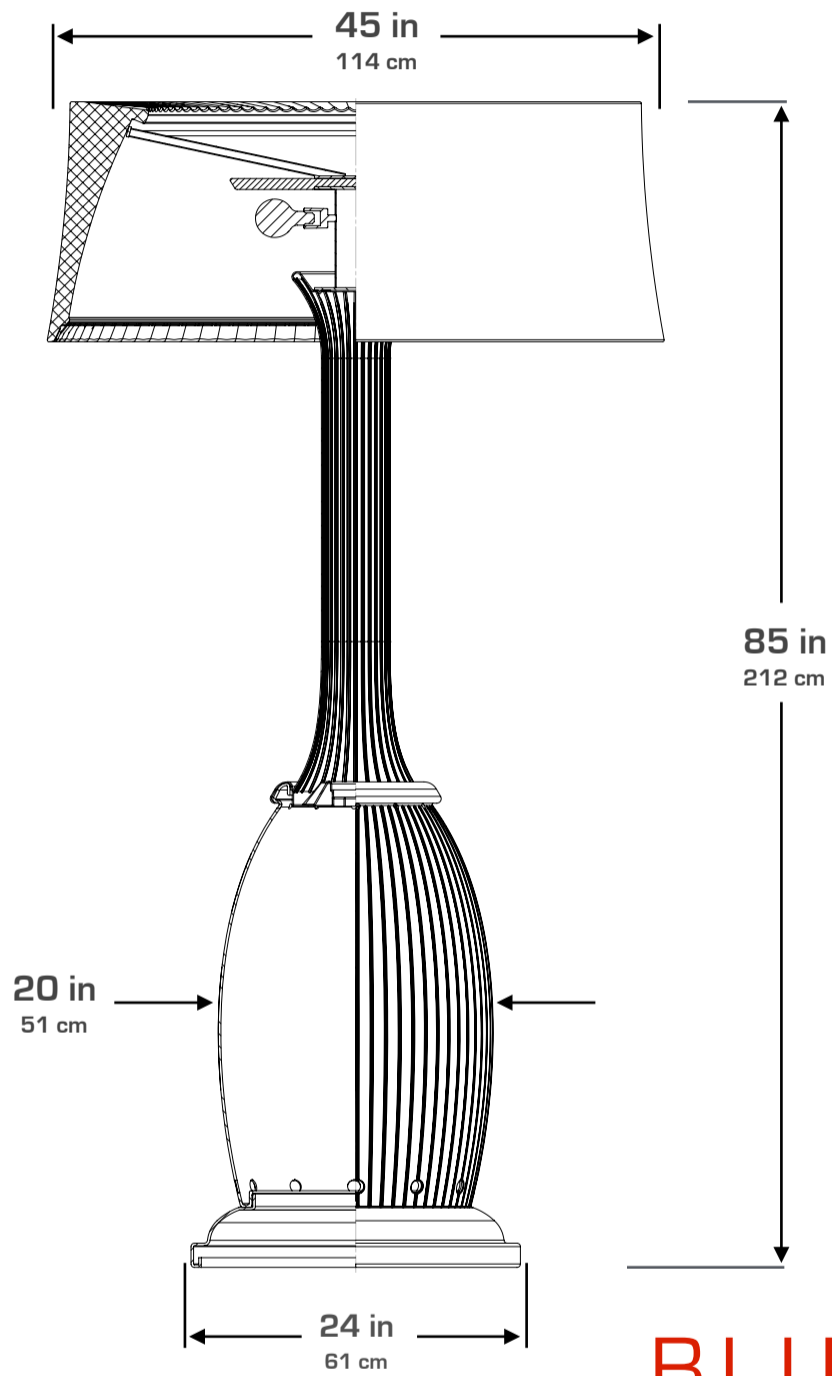

# SIERRA

Smooth Shade

Box 1: 48" x 48" x 87"  
122 x 122 x 221 cm

kindle weight: 54 lb  
24 kg

ship weight: 114 lb  
52 kg

**LUMEN**  
Pleated Shade

Measurements are approximate and subject to change without notice.