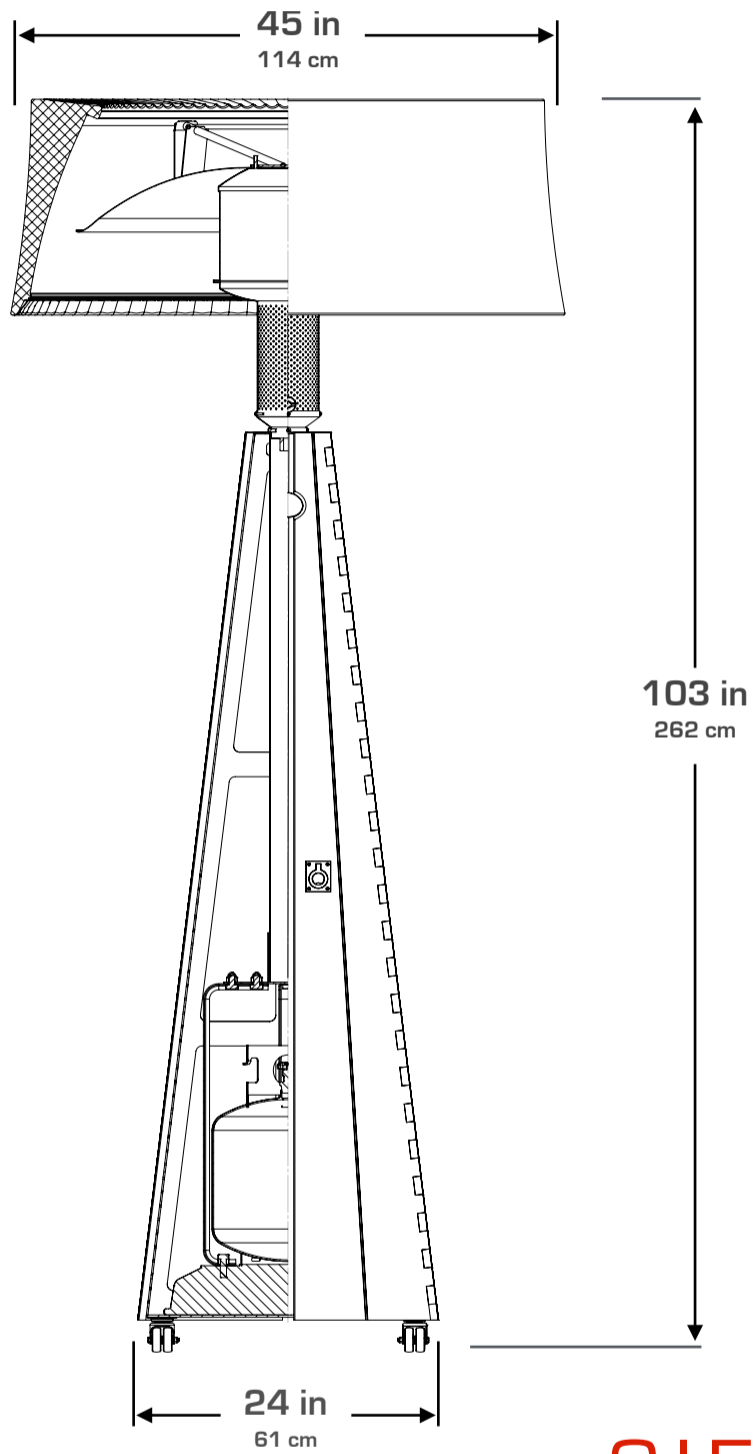

Box 1: 50"x45"x30"  
127x114x76cm

Box 2: 28"x28"x37"  
71x71x94cm

kindle weight: 150 lb  
68 kg

ship weight: 225 lb  
102 kg

# ALLISON

Pleated Shade

Measurements are approximate and subject to change without notice.

Box 1: 50"x45"x30"  
127x114x76cm

Box 2: 25"x25"x37"  
64x64x94cm

kindle weight: 150 lb  
68 kg

ship weight: 225 lb  
102 kg

# BELLA

Smooth Shade

Measurements are approximate and subject to change without notice.

**CAROLINE**  
Smooth Shade

Box 1: 50"x45"x30"  
127x117x 76cm

Box 2: 73"x3"x3"  
191x10x10cm

kindle weight: 150 lb  
68 kg

ship weight: 205 lb  
86 kg

Measurements are approximate and subject to change without notice.

Box 1: 50"x45"x30"  
127x117x76cm

Crate: 28"x28"x82"  
71x71x208cm

kindle weight: 310 lb  
141 kg

ship weight: 450 lb  
204 kg