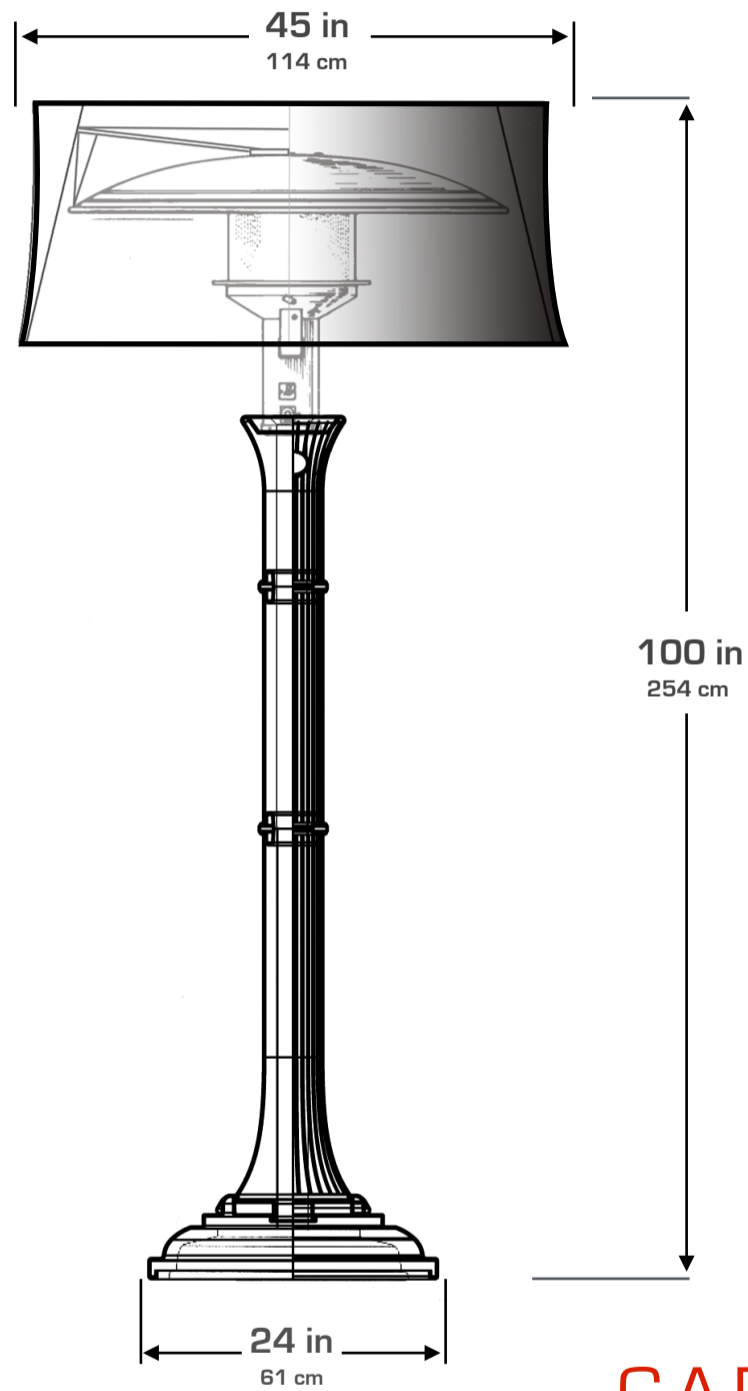

Box 1: 50"x45"x30"  
127x114x76cm

Box 2: 28"x28"x37"  
71x71x94cm

kindle weight: 150 lb  
68 kg

ship weight: 225 lb  
102 kg

# ALLISON

Pleated Shade

Measurements are approximate and subject to change without notice.

Box 1: 50"x45"x30"  
127x114x76cm

Box 2: 25"x25"x37"  
64x64x94cm

kindle weight: 150 lb  
68 kg

ship weight: 225 lb  
102 kg

# BELLA

Smooth Shade

Measurements are approximate and subject to change without notice.

**CAROLINE**  
Smooth Shade

Box 1: 50"x45"x30"  
127x117x 76cm

Box 2: 73"x3"x3"  
191x10x10cm

kindle weight: 150 lb  
68 kg