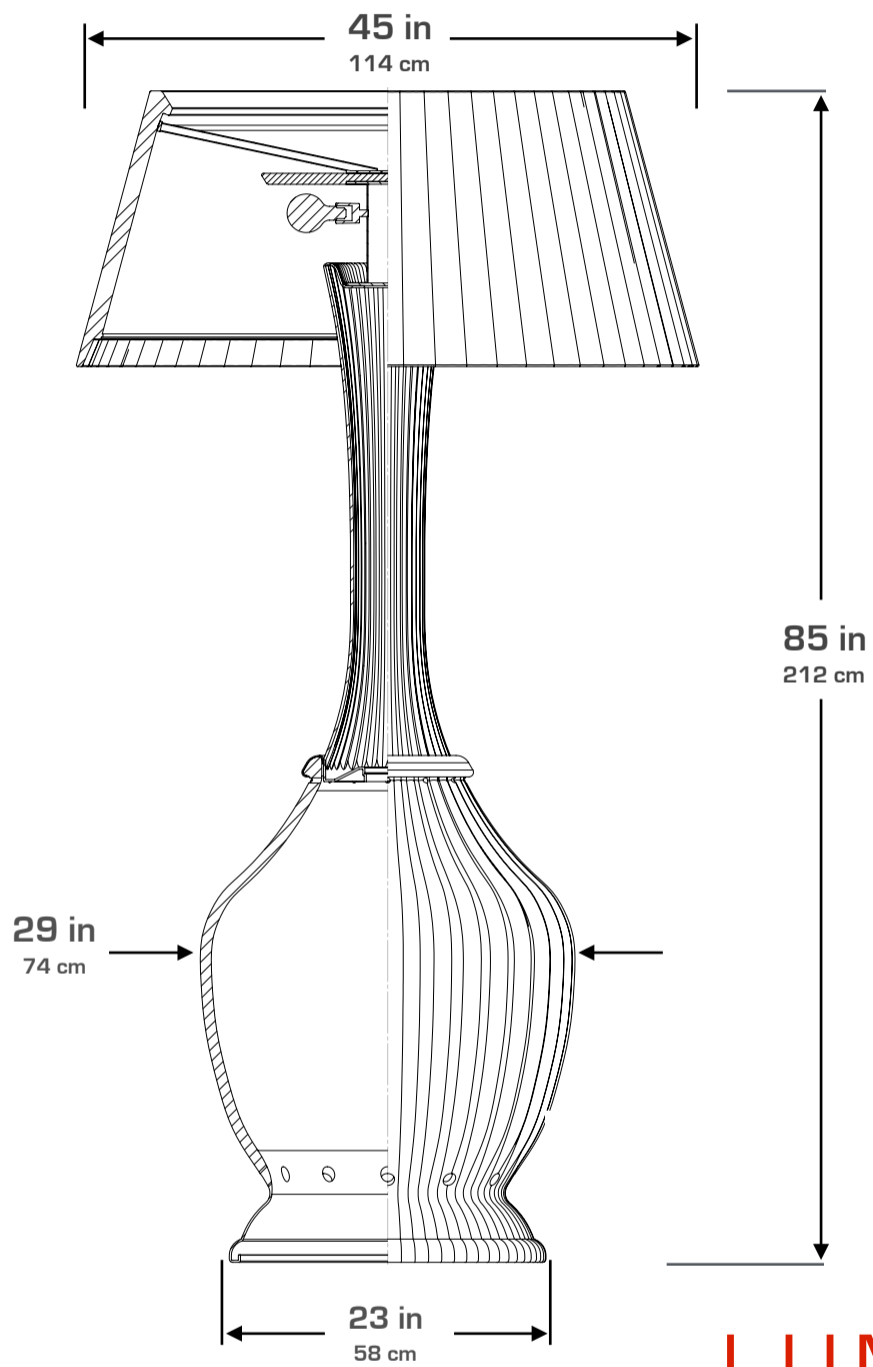

Box 1: 48" x 48" x 87"
122 x 122 x 221 cm

kindle weight: 54 lb
24 kg

ship weight: 114 lb
52 kg

LUMEN
Pleated Shade

Measurements are approximate and subject to change without notice.