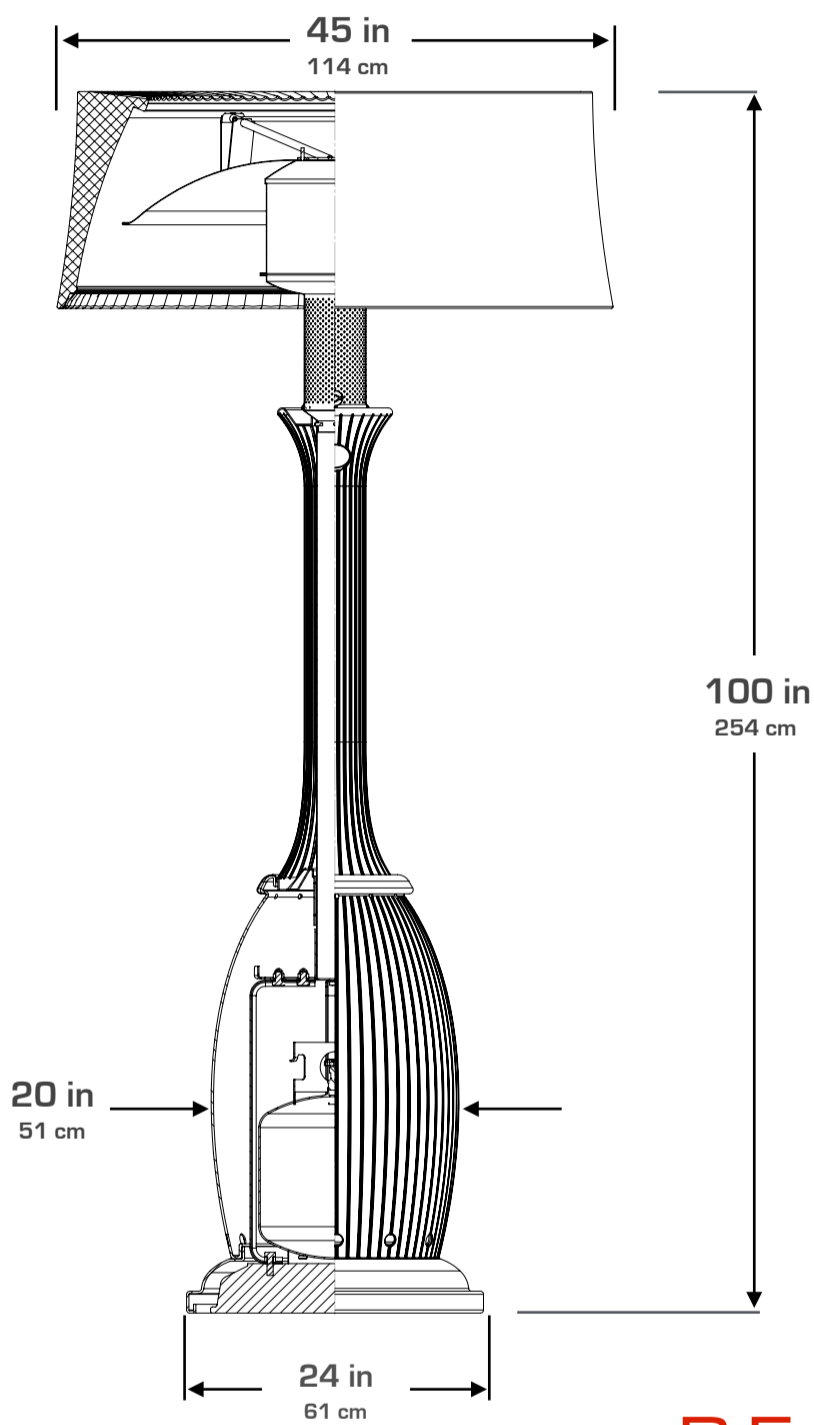

Box 1: 50"x45"x30"  
127x114x76cm

Box 2: 28"x28"x37"  
71x71x94cm

kindle weight: 150 lb  
68 kg

ship weight: 225 lb  
102 kg

# ALLISON

Pleated Shade

Measurements are approximate and subject to change without notice.

Box 1: 50"x45"x30"  
127x114x76cm

Box 2: 25"x25"x37"  
64x64x94cm

kindle weight: 150 lb  
68 kg

ship weight: 225 lb  
102 kg

# BELLA

Smooth Shade

Measurements are approximate and subject to change without notice.

**CAROLINE**  
Smooth Shade

Box 1: 50"x45"x30"  
127x117x 76cm

Box 2: 73"x3"x3"  
191x10x10cm

kindle weight: 150 lb  
68 kg